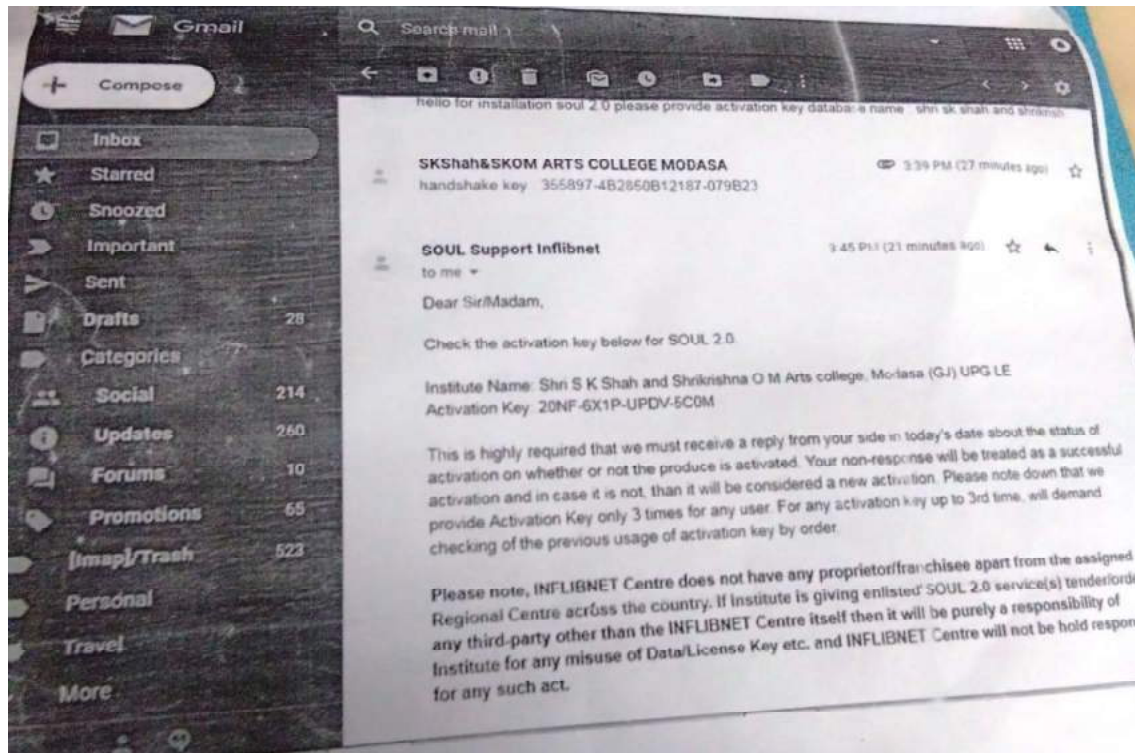

4.2.1

**Library as learning Resources**

The library is automated using integrated library management system. The year of automation is 2015.16. Our library management system is practically automated. The name of ILMS software is SOUL. The version of the software is 2.0.